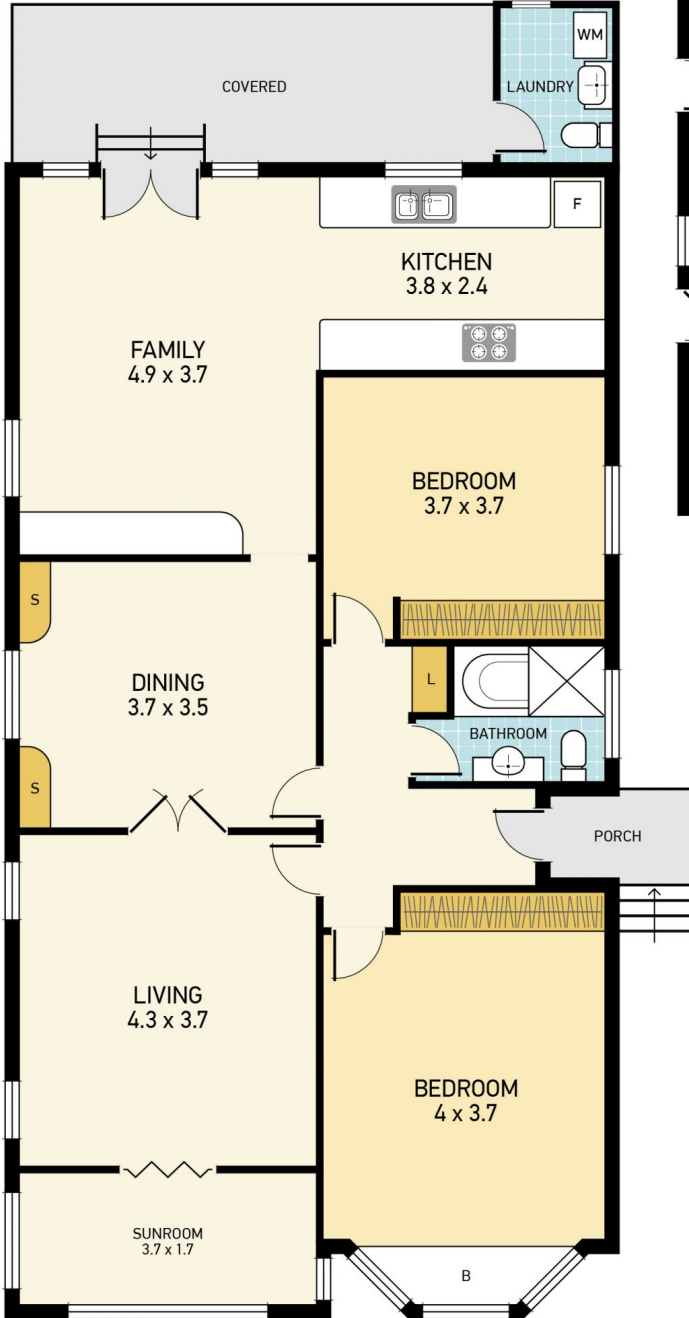

## 90 Crescent Road WARATAH NSW

3  1  1 

Just listed for sale and set on a magnificent block in excess of 800sqm's, this rare offering in it's ever-popular location will be sure to create interest from an array of buyers including those searching for an ideal family home for their family to grow and thrive.

**Type** : House

**View** : <https://www.dowlingproperty.com.au/sale/nsw/newcastle-region/waratah/residential/house/742172>  
2

The house itself offers versatility and currently comprises two bedrooms, lounge with enclosed verandah, formal dining and a family area off the kitchen. There is most definitely enough of a footprint to create three bedrooms from the existing dwelling and maintain ample living space.

Many original and charming features remain and the house boasts high ceilings throughout, beautiful bay window to the main and lovely polished timber floorboards.

[For full version visit the website](#)

WM 700W  
REF 750W x 1730H

SITE PLAN  
(not to scale)

CRESCENT RD

90 CRESCENT RD, WARATAH

Disclaimer: This information has been provided to us from the vendor and or their conveyancer or solicitor, no guarantee is given in respect of its accuracy. Any person viewing this information should make their own enquiries and only rely on those enquiries.