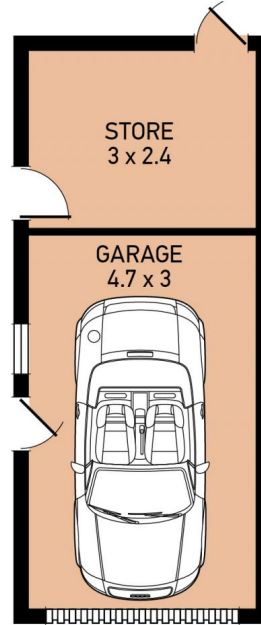

**Type** : House

**View** : <https://www.dowlingproperty.com.au/sale/nsw/newcastle-region/waratah/residential/house/742172>  
2

The house itself offers versatility and currently comprises two bedrooms, lounge with enclosed verandah, formal dining and a family area off the kitchen. There is most definitely enough of a footprint to create three bedrooms from the existing dwelling and maintain ample living space.

WM 700W  
REF 750W x 1730H

SITE PLAN  
(not to scale)

CRESCENT RD

90 CRESCENT RD, WARATAH

Disclaimer: This information has been provided to us from the vendor and or their conveyancer or solicitor, no guarantee is given in respect of its accuracy. Any person viewing this information should make their own enquiries and only rely on those enquiries.