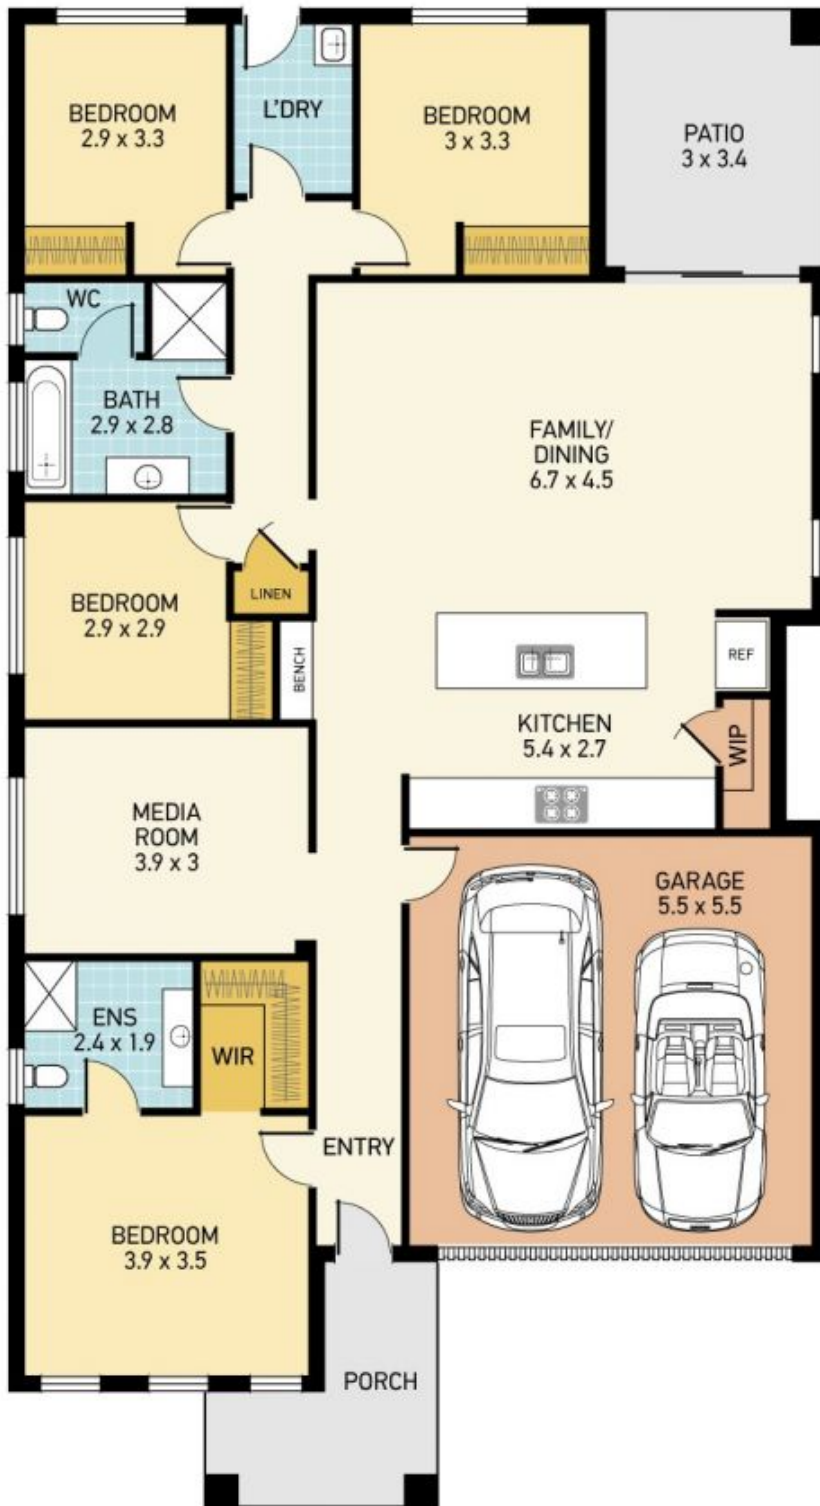

11 Glauca Street FLETCHER NSW

4 2 2

AS NEW QUALITY BRICK RESIDENCE

Located in the peaceful, luxury, "Sanctuary" Estate is this modern single level family home, surrounded by other impressive homes.

Represents a perfect opportunity for the first home buyer, investor or a family looking for a modern home, offering the advantages of an already established home, minus the hassles of building.

A welcoming entrance invites you into the home and flows through the tiled hallway. Opens to a ideally positioned "media" or 2nd family room.

Type : House
Land Size : 480 sqm
View : <https://www.dowlingproperty.com.au/sale/nsw/newcastle-region/fletcher/residential/house/7421808>

[For full version visit the website](https://www.dowlingproperty.com.au)

WM OPEN
REF 990W

SITE PLAN (not to scale)

GLAUCA ST

SCALE

11 GLAUCA ST, FLETCHER

Disclaimer: This information has been provided to us from the vendor and/or their conveyancer or solicitor, no guarantee is given in respect of its accuracy. Any person viewing this information should make their own enquiries and only rely on those enquiries.
© 2019 Floor Plan National - All rights Reserved