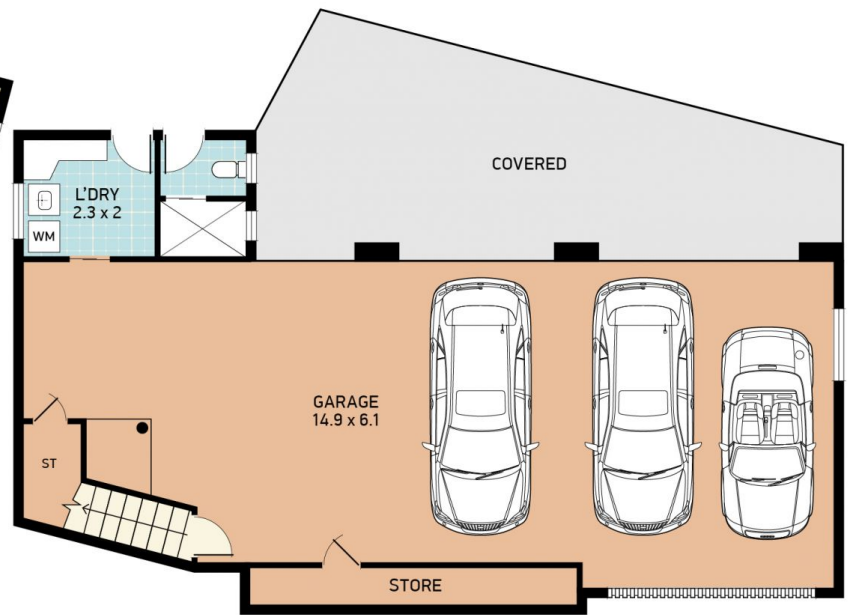

4 generous bedrooms, master with ensuite. Internal stairs lead to huge garage space that has the potential to be

[For full version visit the website](https://www.dowlingproperty.com.au)

Type : House
Price : \$ 1,600,000
Land Size : 676.6 sqm
View : <https://www.dowlingproperty.com.au/sale/nsw/newcastle-region/new-lambton-heights/residential/house/7421840>

Michael Delaney
0249526655

SITE PLAN

(not to scale)

CARRINGTON PDE

101 CARRINGTON PDE, NEW LAMBTON HEIGHTS

Disclaimer: This information has been provided to us from the vendor and or their conveyancer or solicitor, no guarantee is given in respect of its accuracy. Any person viewing this information should make their own enquiries and only rely on those enquiries.
© 2021 Floor Plan National - All rights Reserved